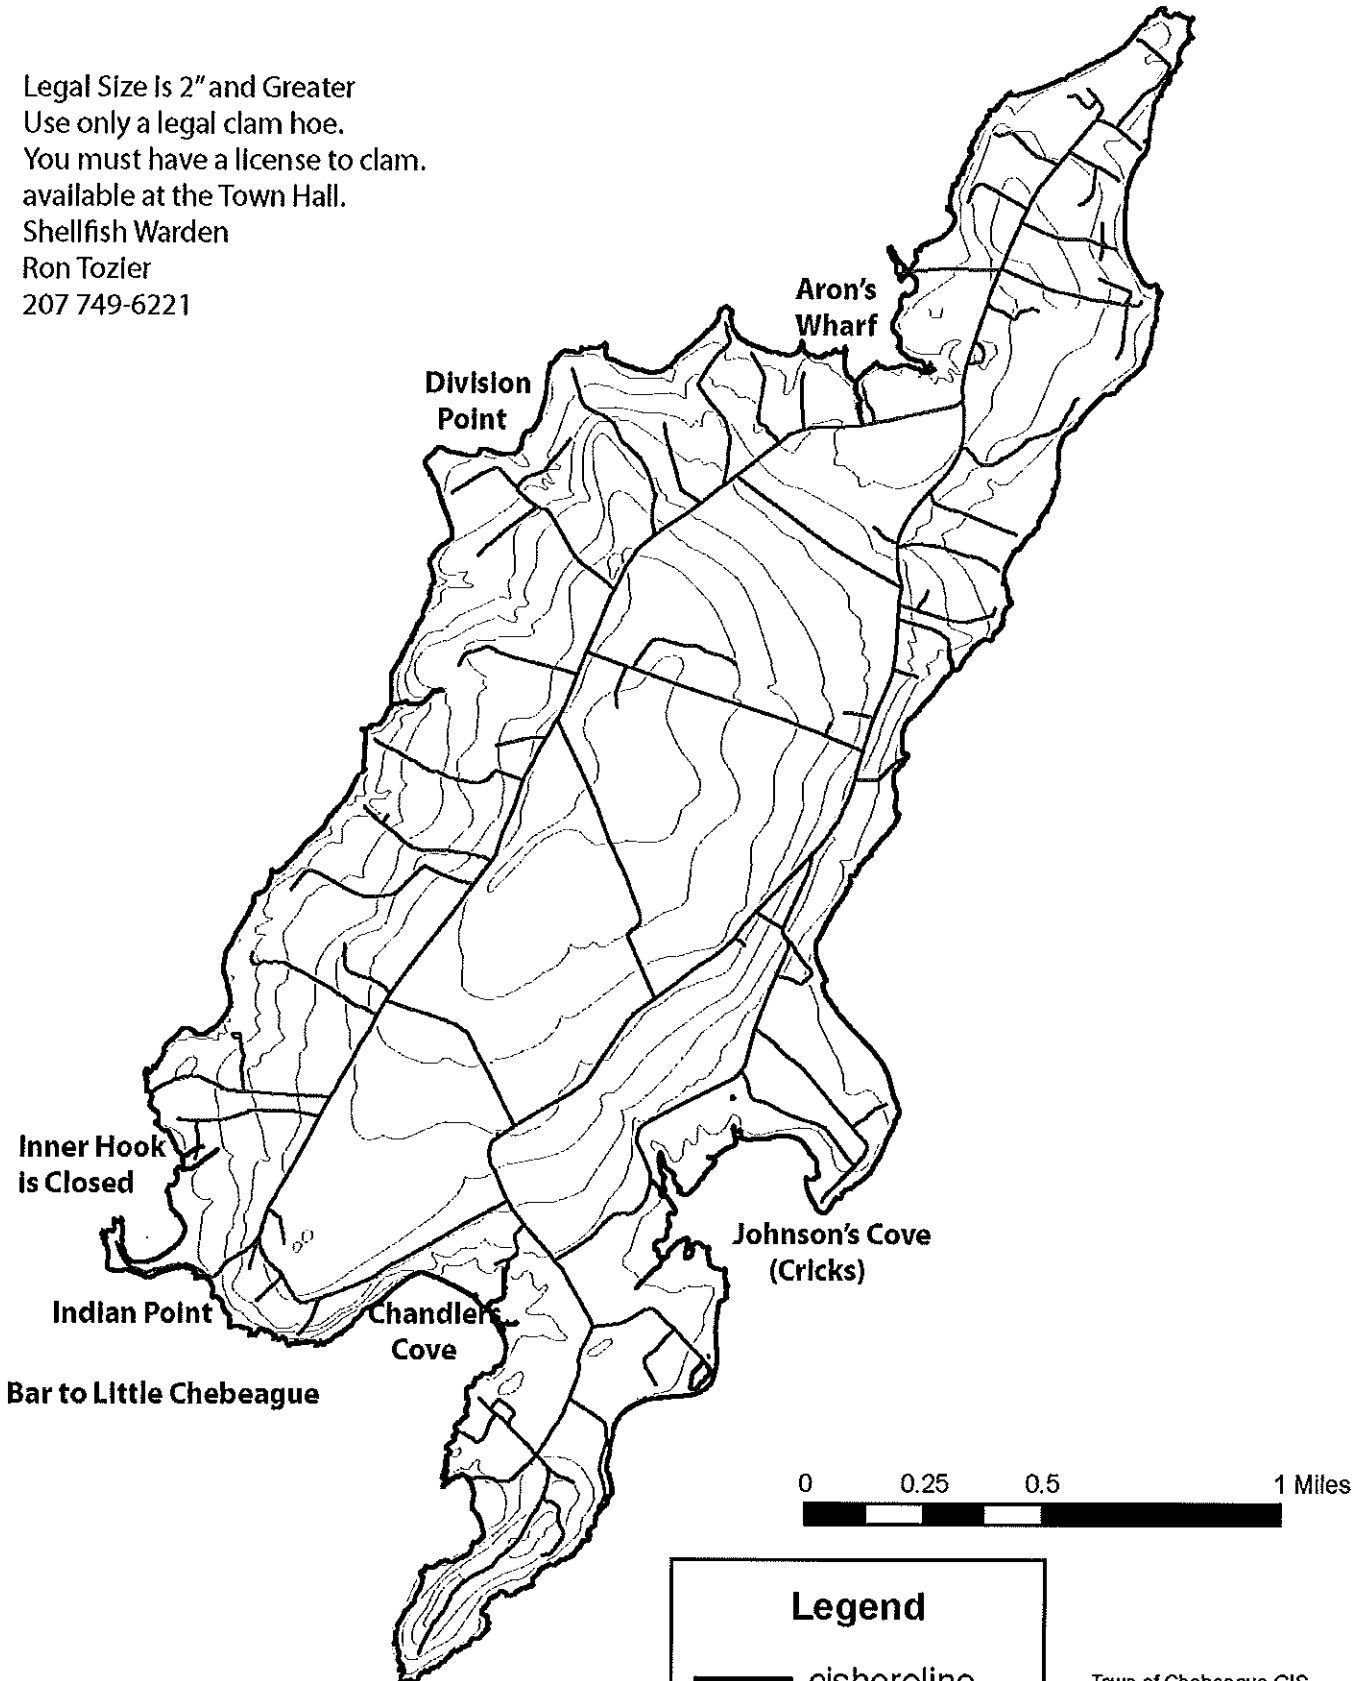

Legal Size Is 2" and Greater  
Use only a legal clam hoe.  
You must have a license to clam.  
available at the Town Hall.  
Shellfish Warden  
Ron Tozier  
207 749-6221

# Chebeague Island

**Legend**

- cishoreline
- 20ft Contours

Town of Chebeague GIS  
8/10/10  
IntroductorymapChebeague  
Data: Town of Chebeague,  
Spatial Alternatives