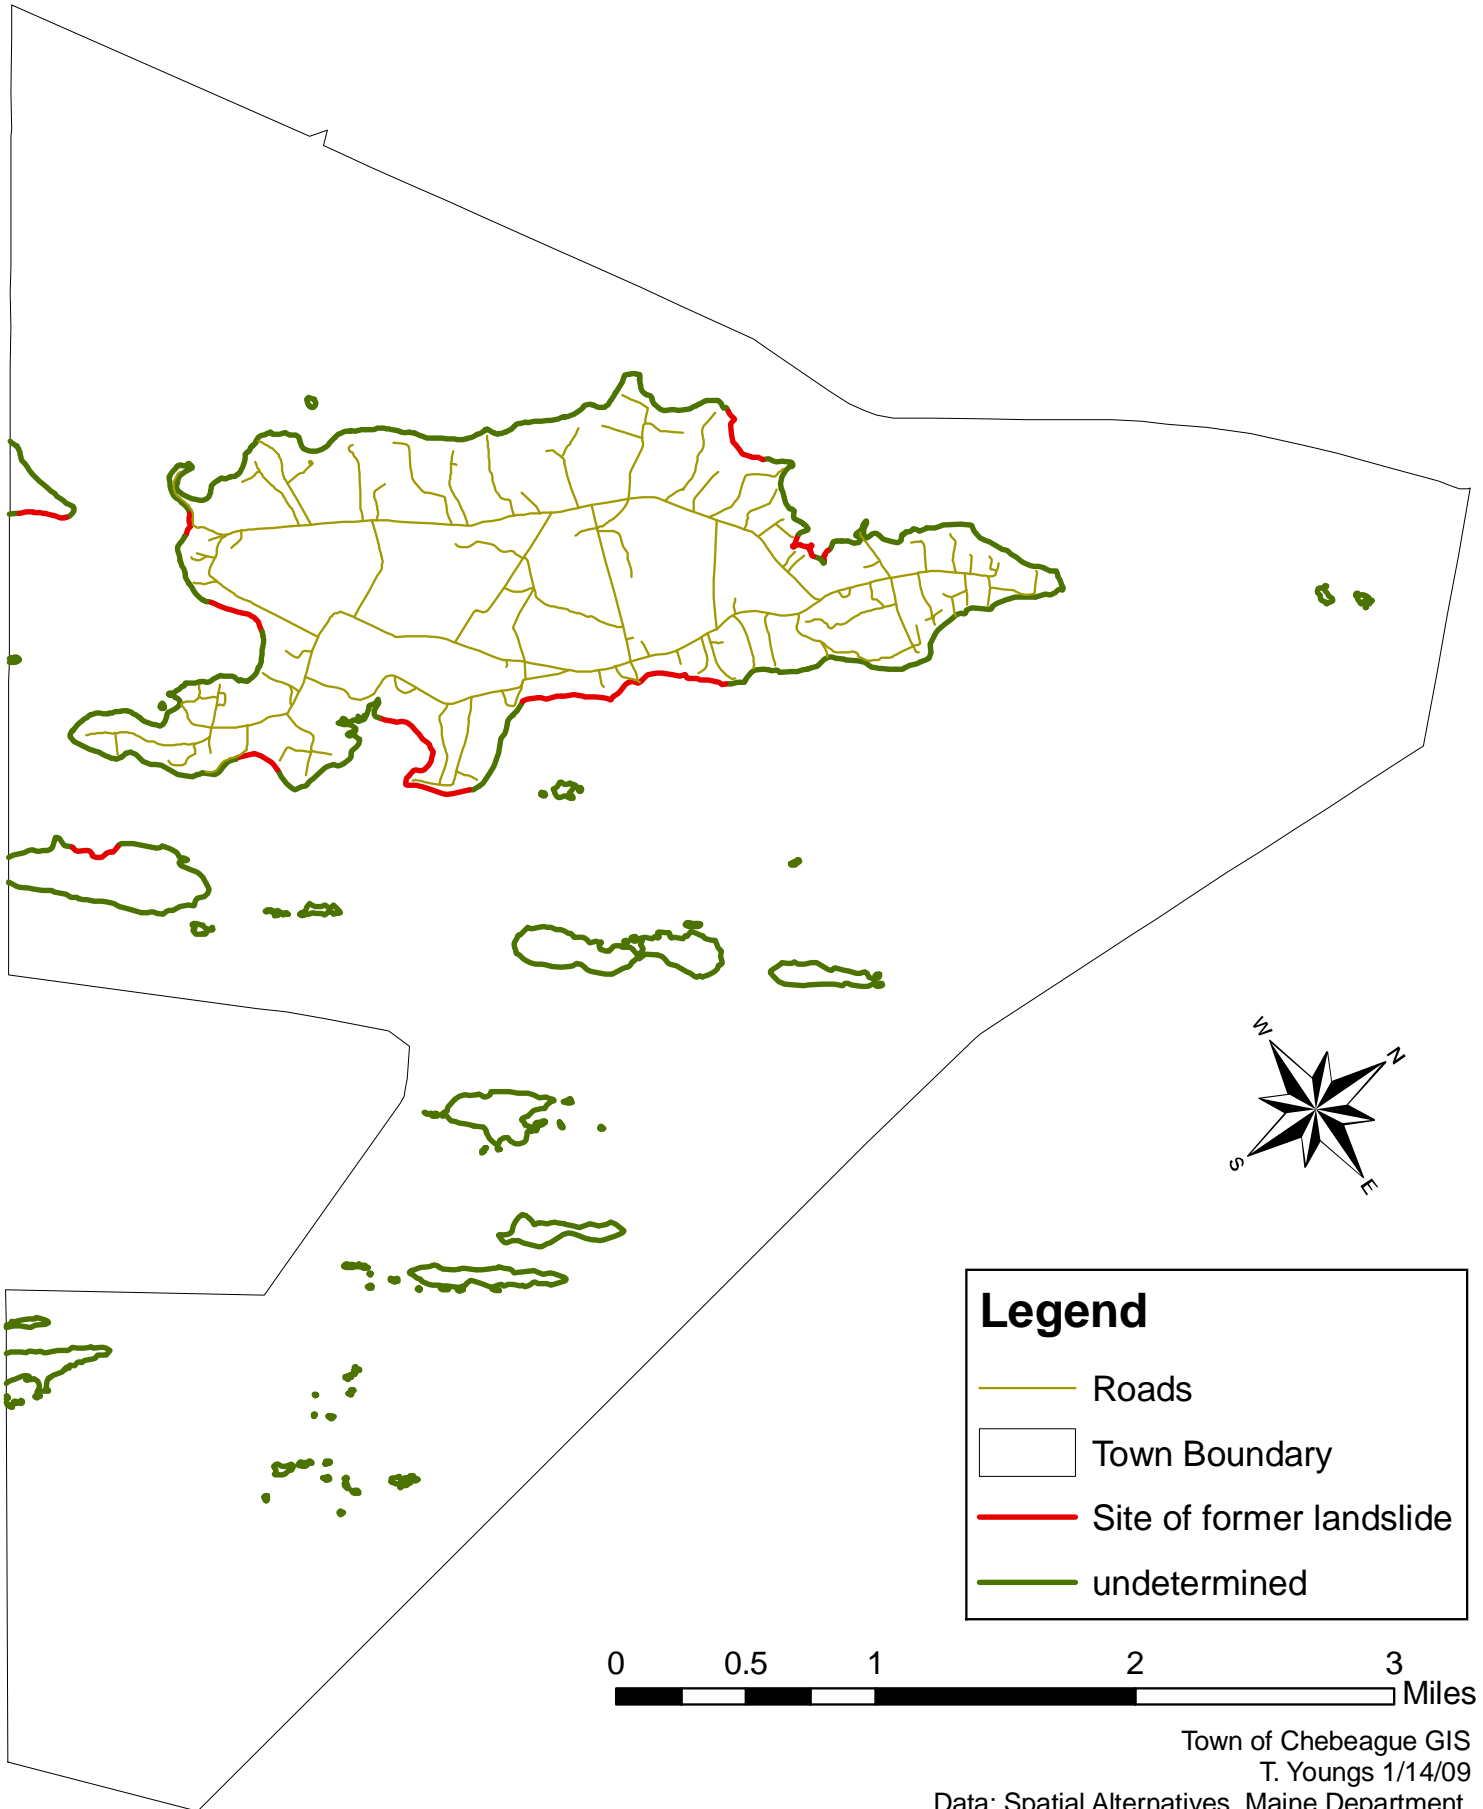

Coastal Bluff Hazards

Legend

- Roads
- Town Boundary
- Site of former landslide
- undetermined

0 0.5 1 2 3 Miles

Town of Chebeague GIS
T. Youngs 1/14/09
Data: Spatial Alternatives, Maine Department
of Conservation/Maine Geological Survey