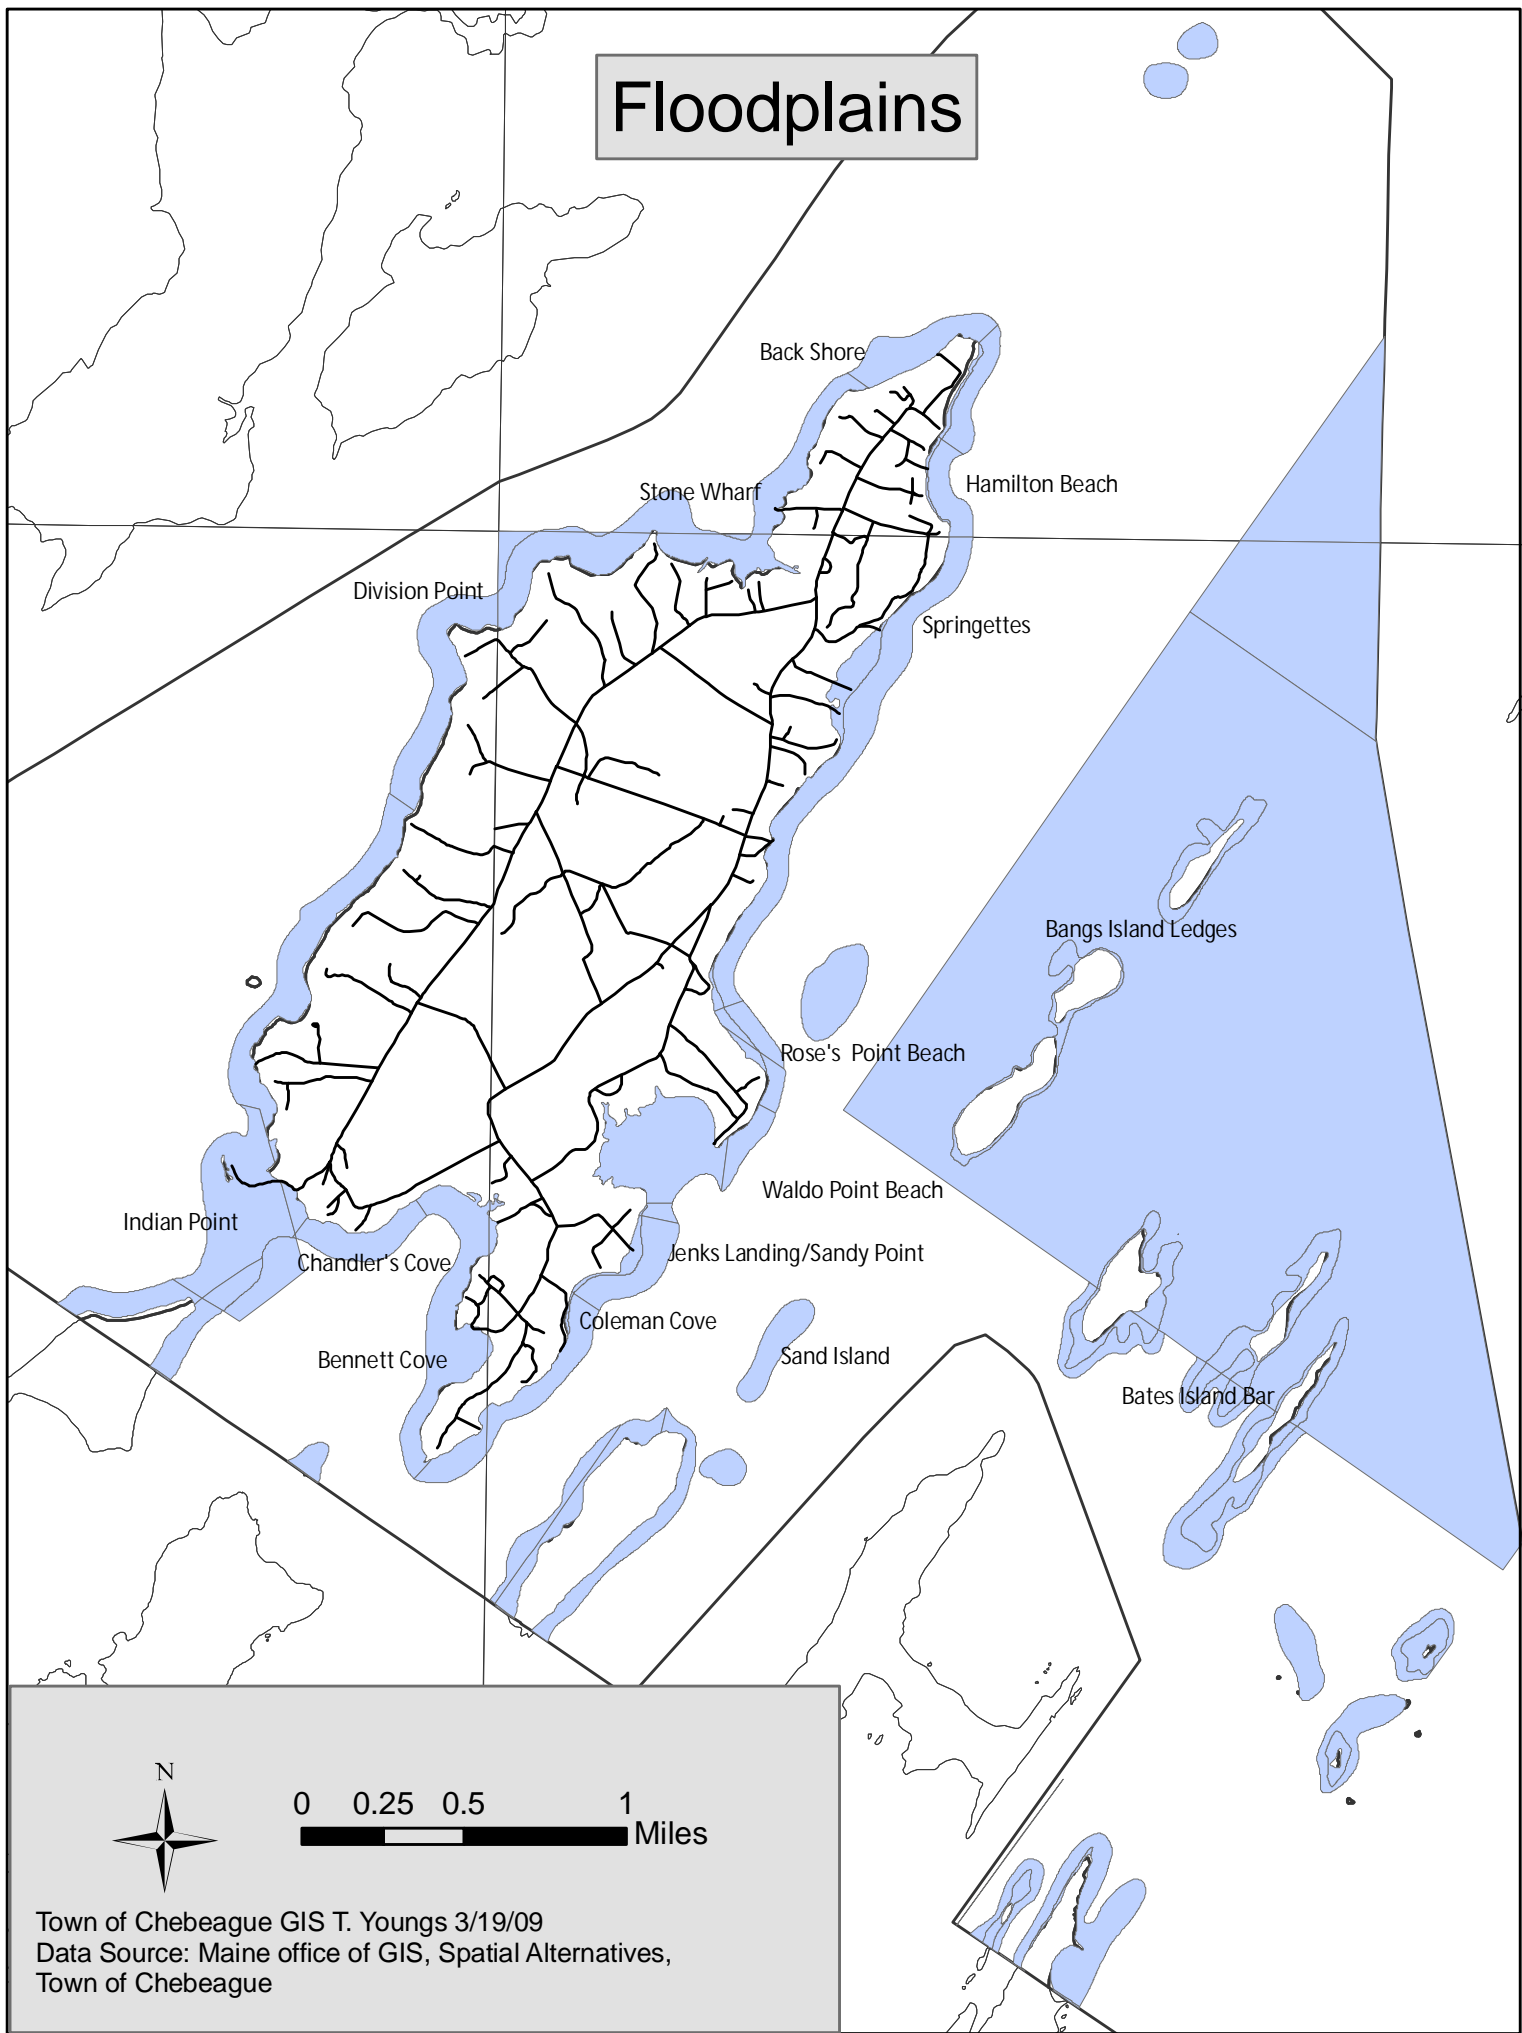

Floodplains

0 0.25 0.5 1 Miles

Town of Chebeague GIS T. Youngs 3/19/09
Data Source: Maine office of GIS, Spatial Alternatives,
Town of Chebeague