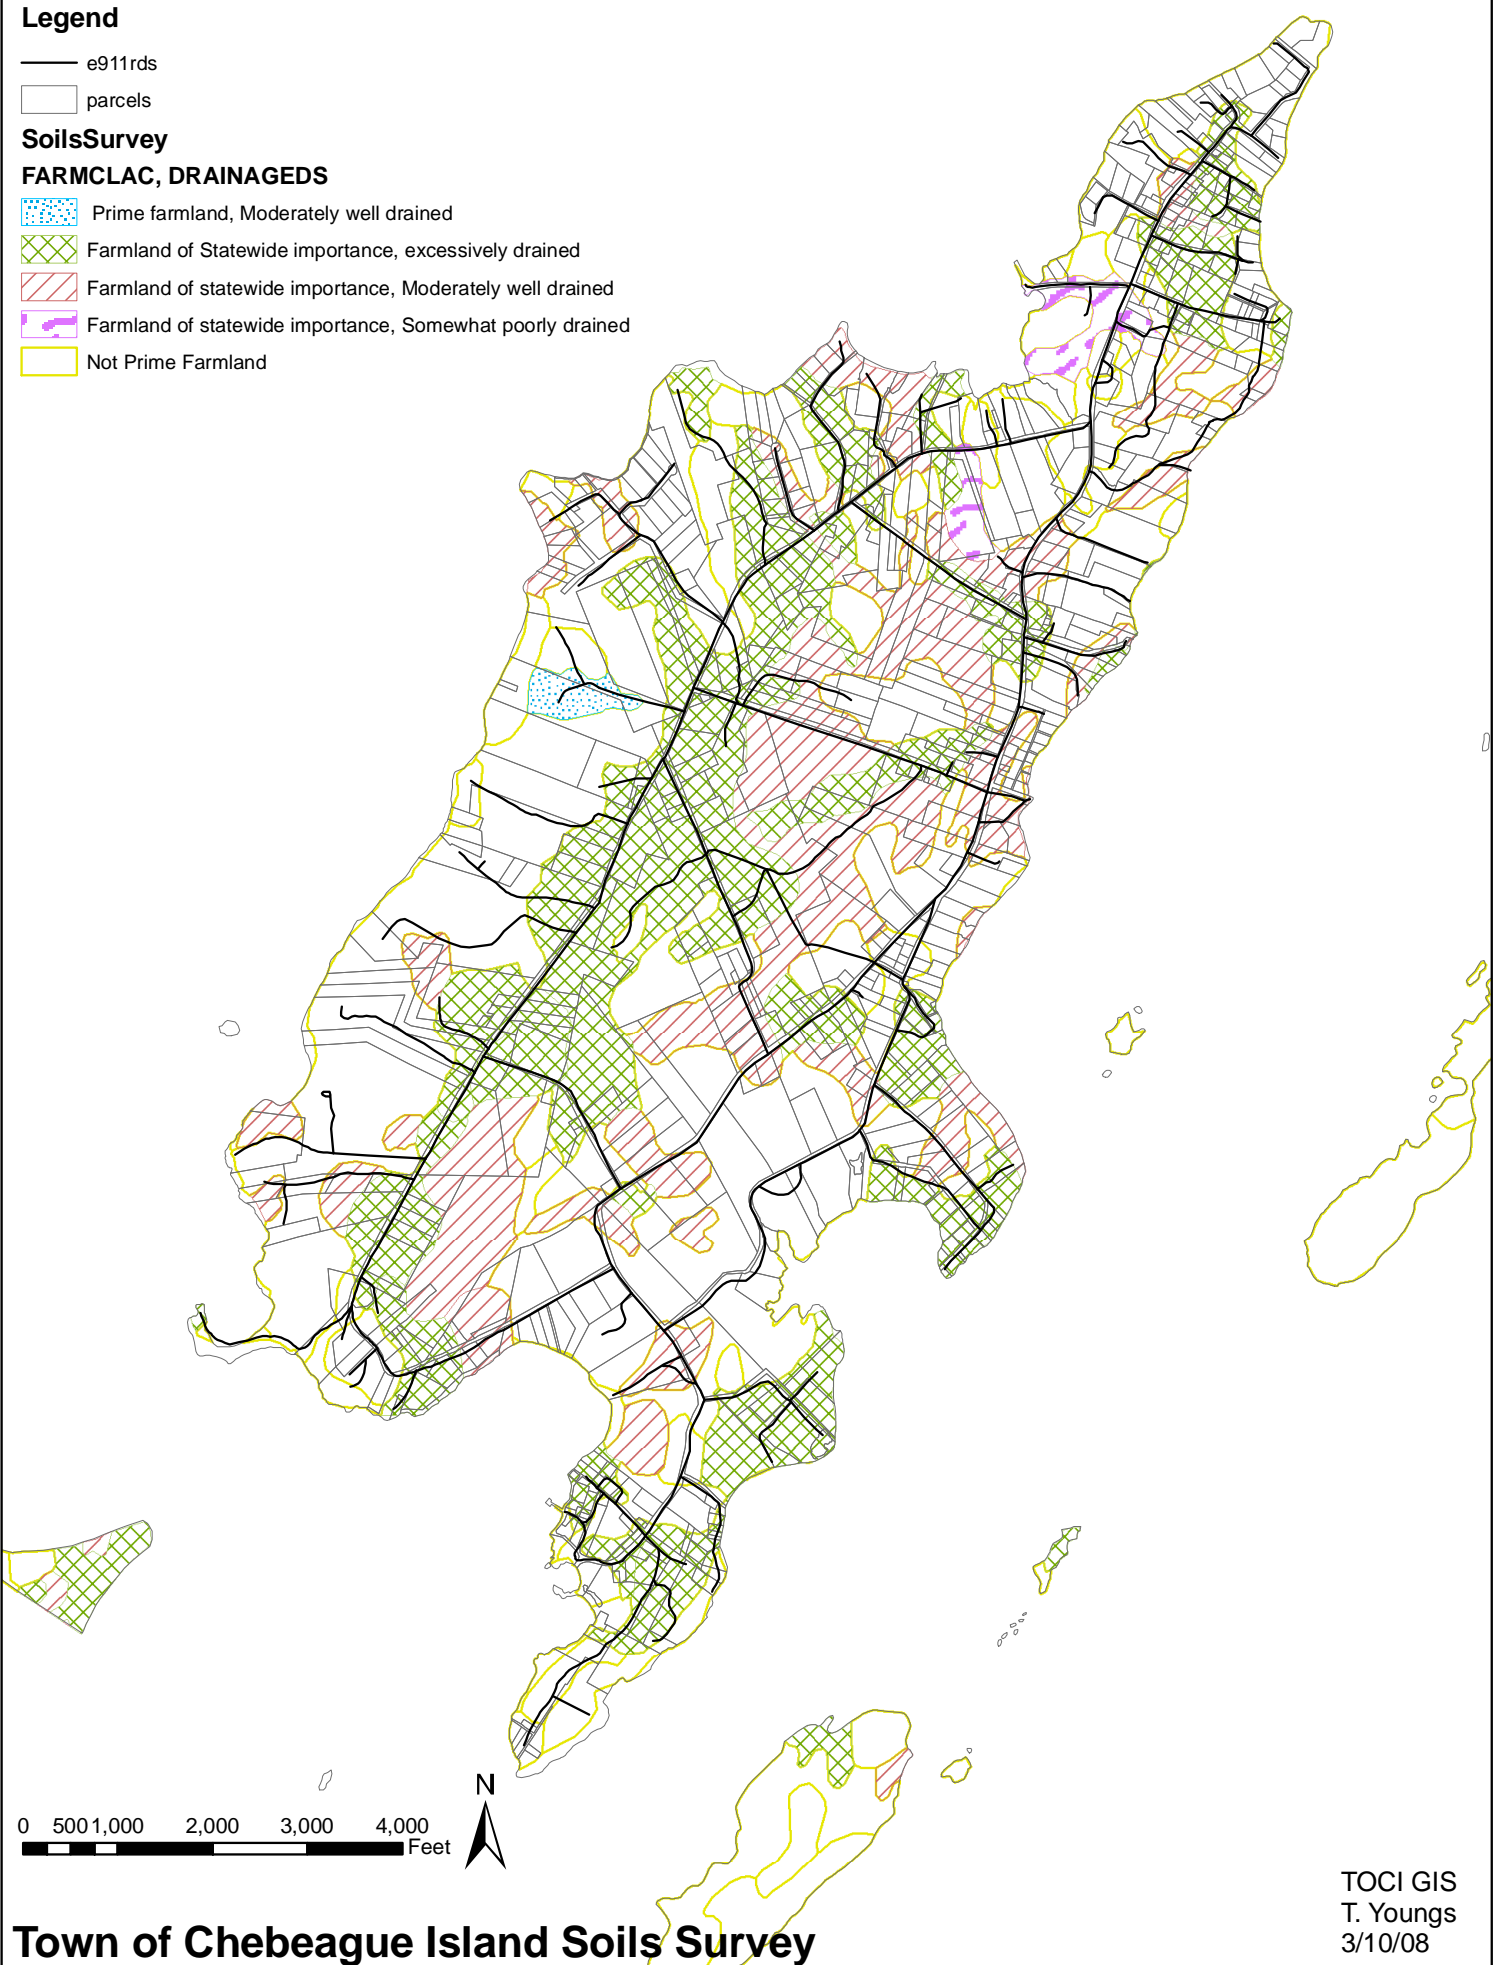

Legend

— e911rds

□ parcels

SoilsSurvey

FARMCLAC, DRAINAGEDS

▨ Prime farmland, Moderately well drained

▨ Farmland of Statewide importance, excessively drained

▨ Farmland of statewide importance, Moderately well drained

▨ Farmland of statewide importance, Somewhat poorly drained

▨ Not Prime Farmland

0 500 1,000 2,000 3,000 4,000 Feet

Town of Chebeague Island Soils Survey

TOCI GIS
T. Youngs
3/10/08