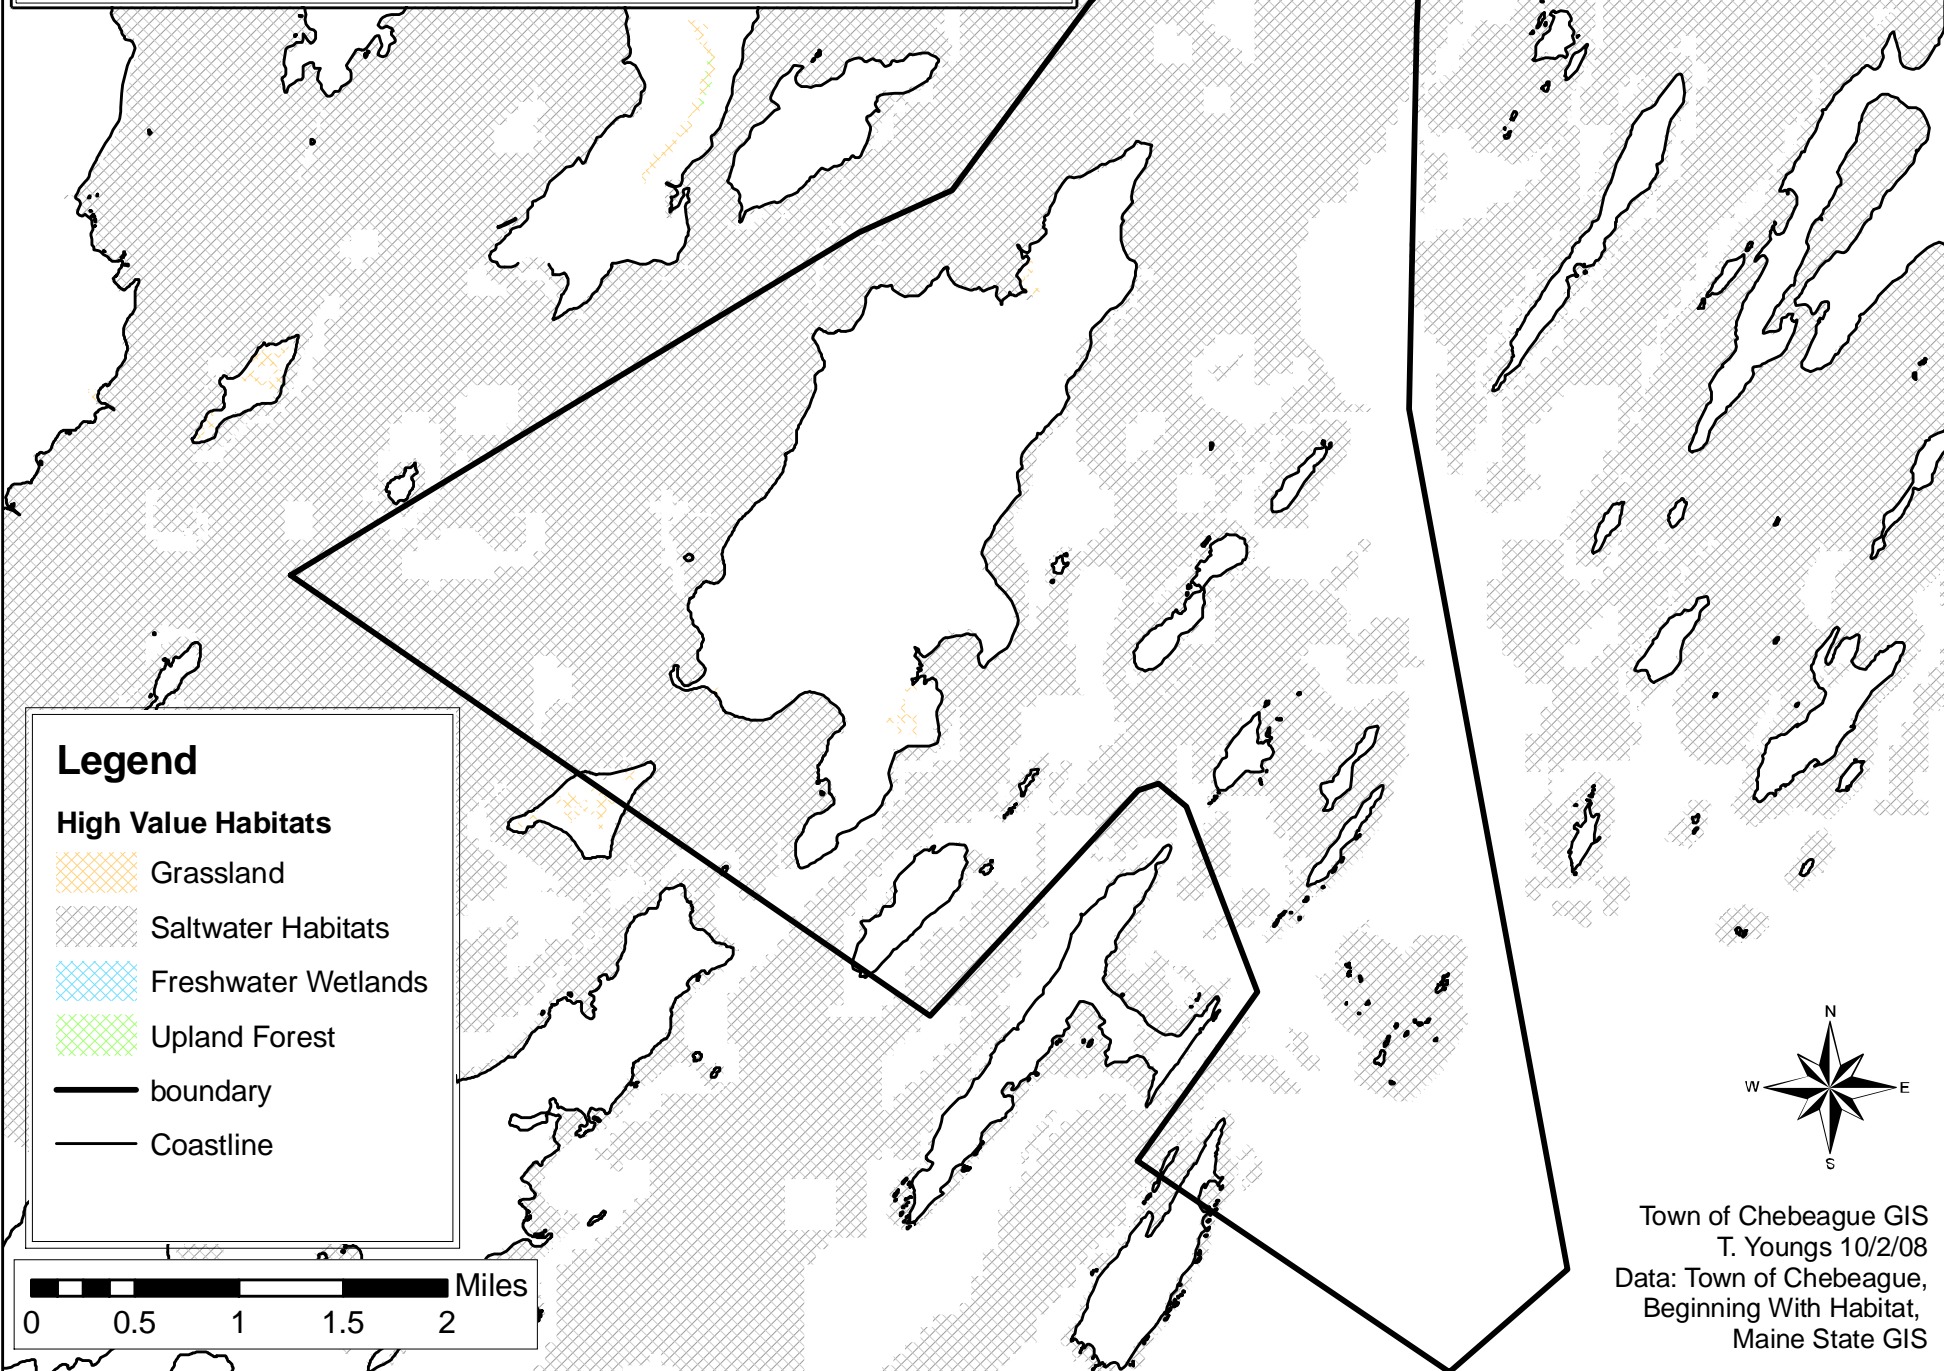

Town of Chebeague High Value Habitats (From Beginning With Habitat)

Legend

High Value Habitats

- Grassland
- Saltwater Habitats
- Freshwater Wetlands
- Upland Forest
- boundary
- Coastline

0 0.5 1 1.5 2 Miles